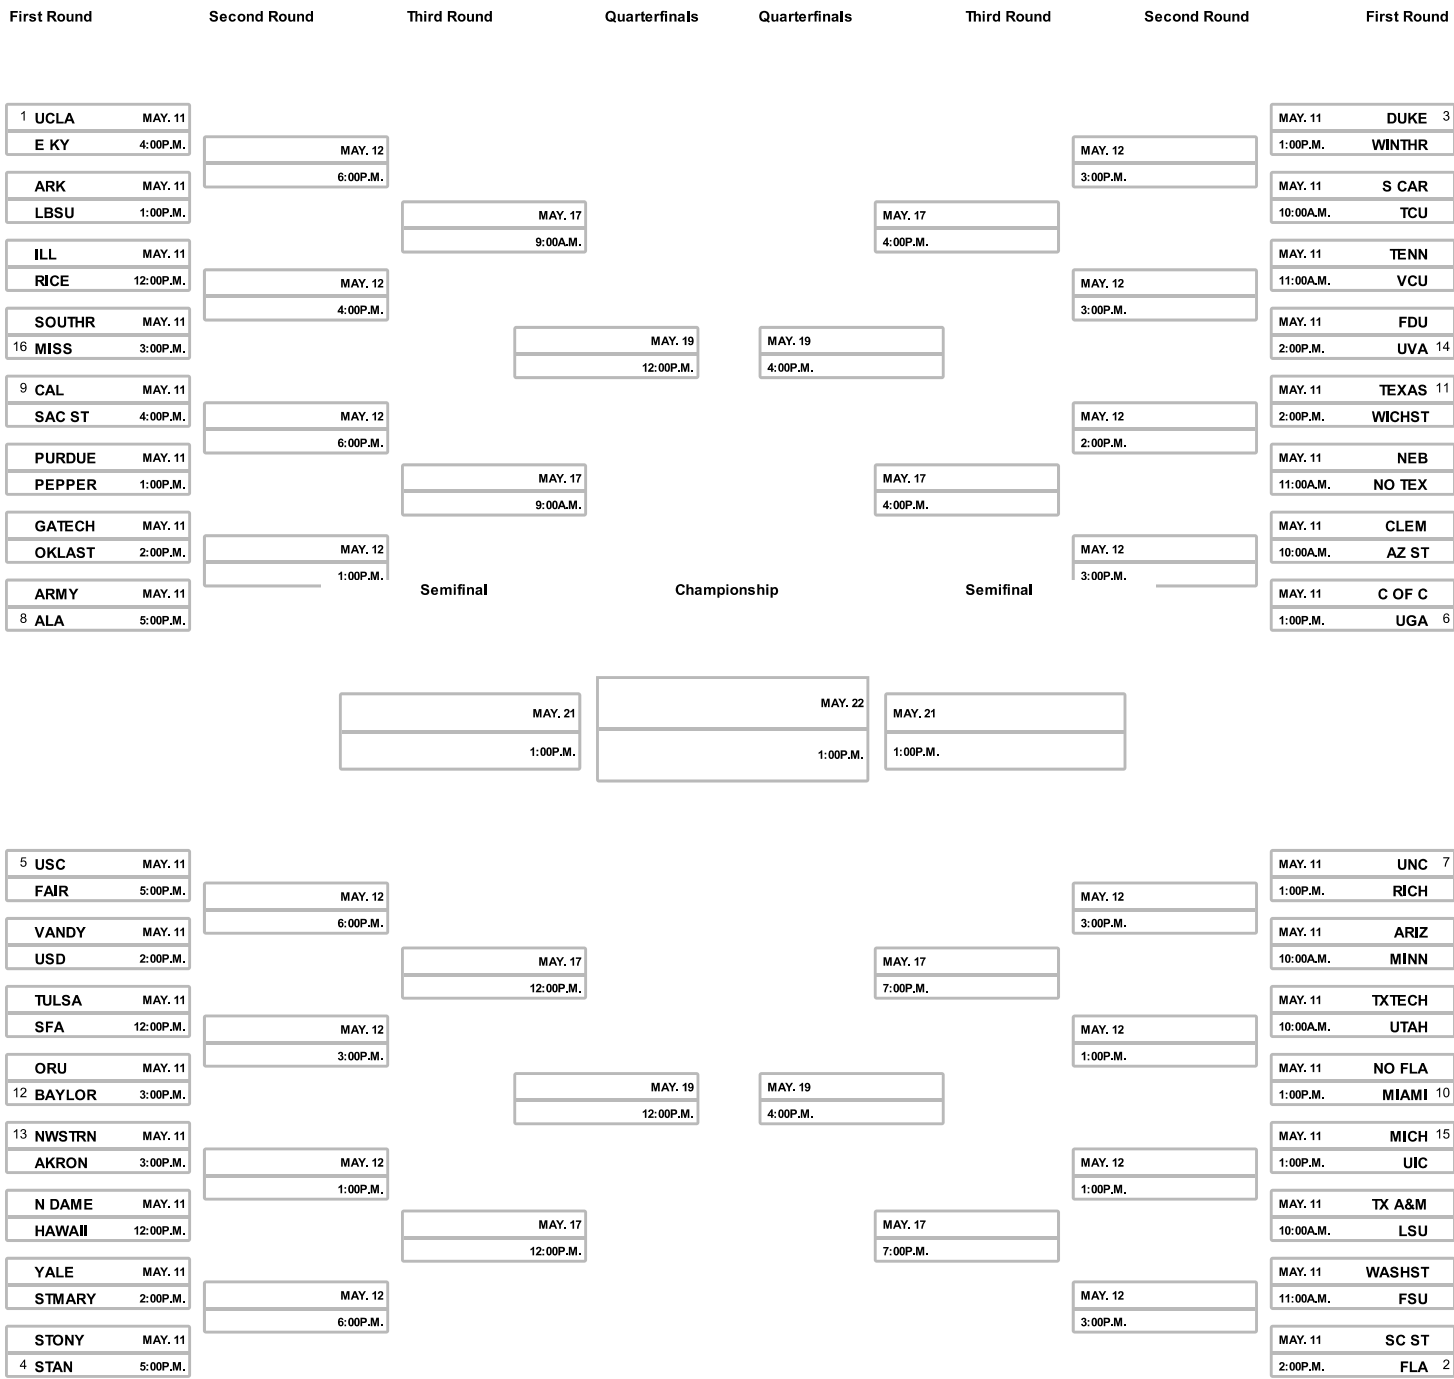

All times Eastern